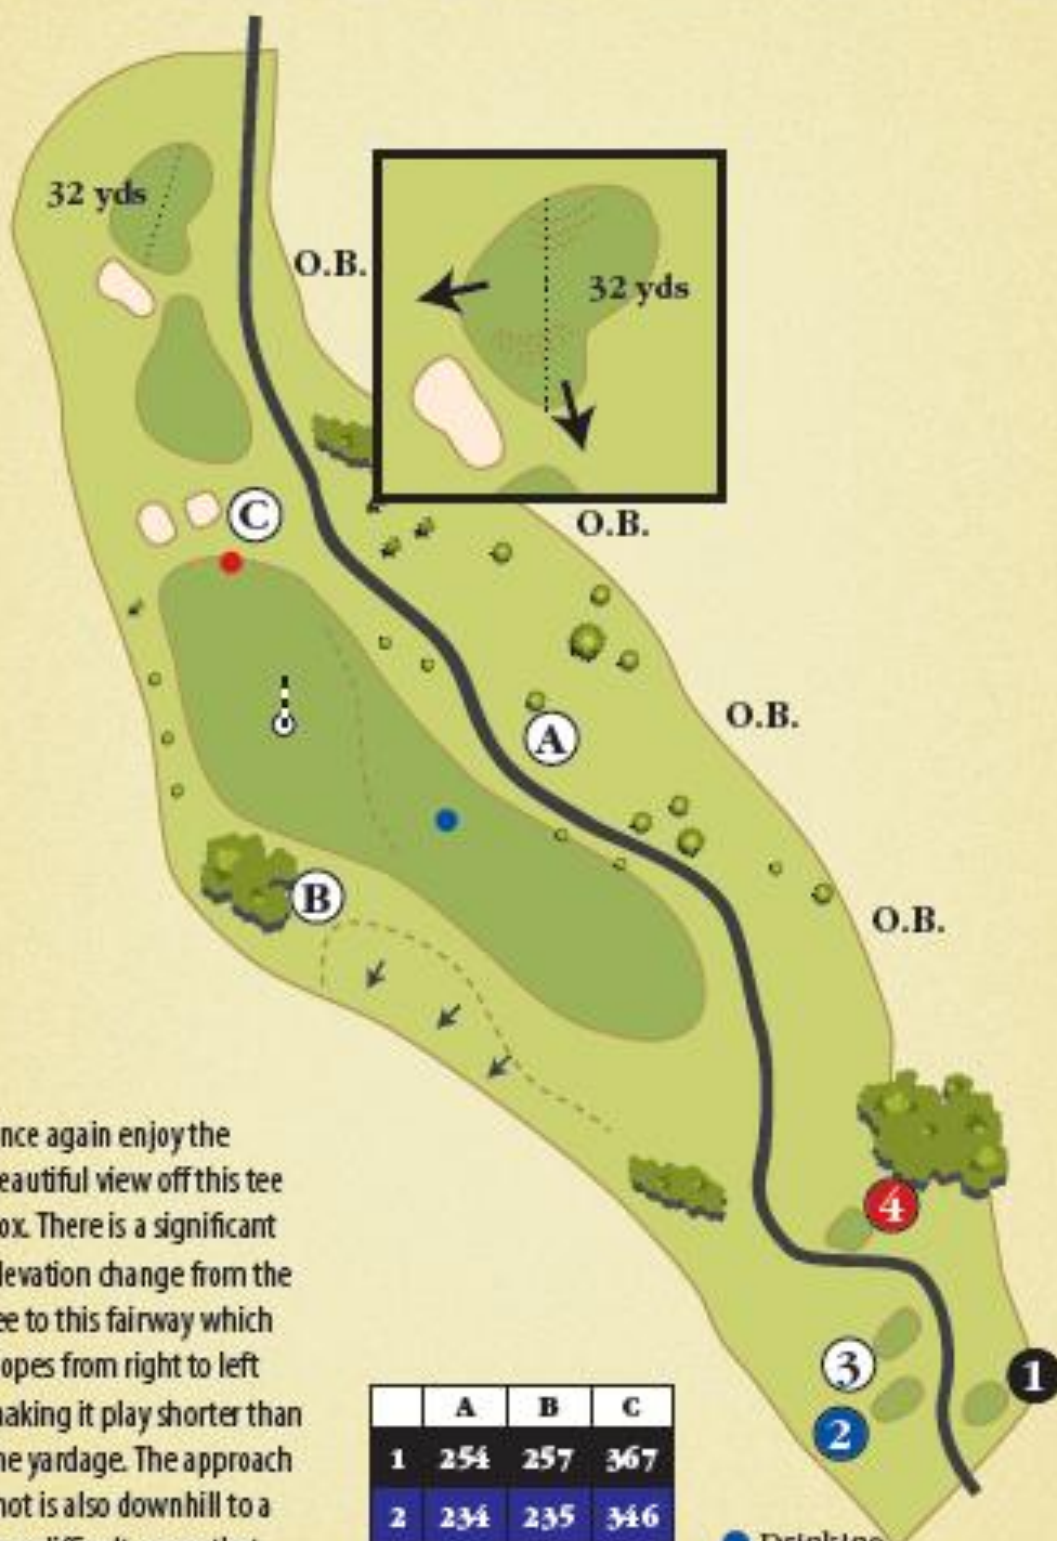

LOOKOUT

■ 383 □ 409 ■ 425 ■ 444

13

PAR 4

Once again enjoy the beautiful view off this tee box. There is a significant elevation change from the tee to this fairway which slopes from right to left making it play shorter than the yardage. The approach shot is also downhill to a very difficult green that slopes away in the back right corner of the green.

	A	B	C
1	254	257	367
2	234	235	346
3	216	218	328
4	191	199	306

● Drinking Fountain

REPAIR BALL MARKS